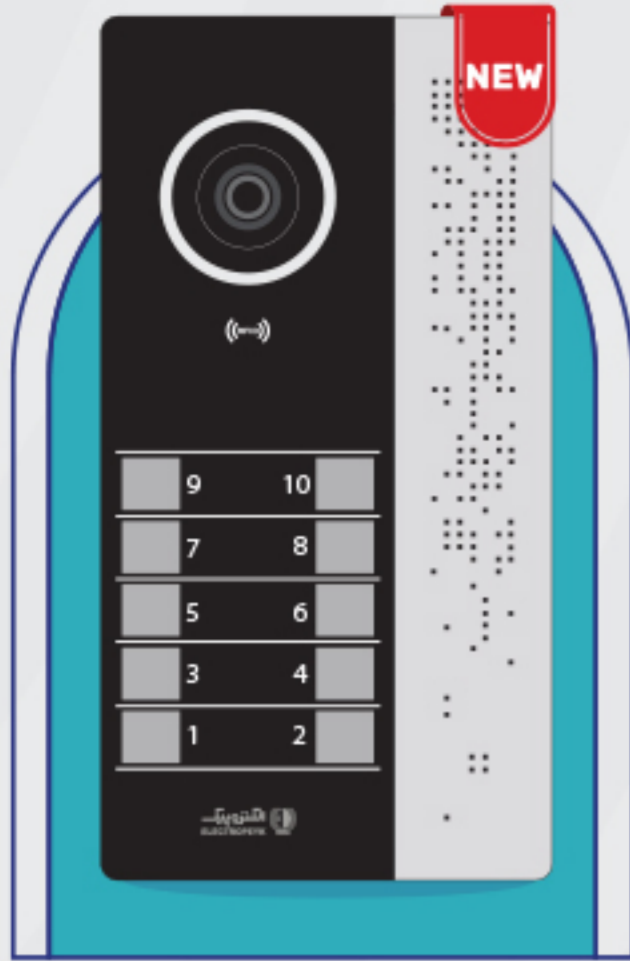

Outdoor Panel Product Comparison

Video Panel 204

- Up to 10 units Support
- RFID Card Support
- HD Camera
- Anti-theft Micro Switch
- 4-directional camera adjustment