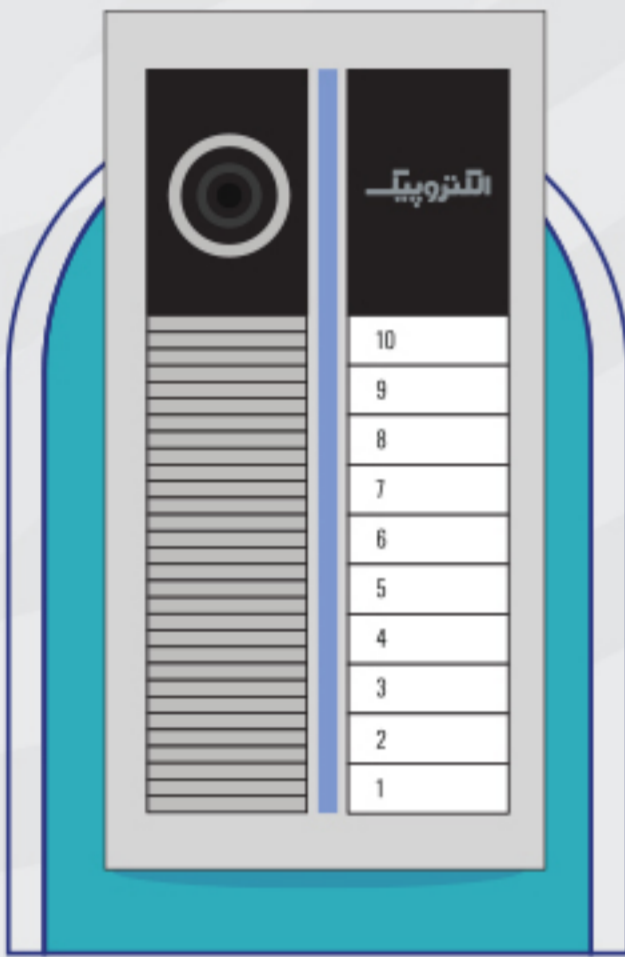

## Video Handset 1003

Cordless handset design
Handset-based door release and communication
Supports Up to 2 Out Door Panel
Connects to 2 CCTV Cameras
Internal communication between all units

5 Inch Screen Display

# Outdoor Panel Product Comparison

**Video Panel 204**

- Up to 10 units Support
- RFID Card Support
- HD Camera
- Anti-theft Micro Switch
- 4-directional camera adjustment

**Aso Coding**

- Up to 999 Units Support
- Face Recognition Support
- Finger Pront Support
- RFID Card Support
- Passcode Support