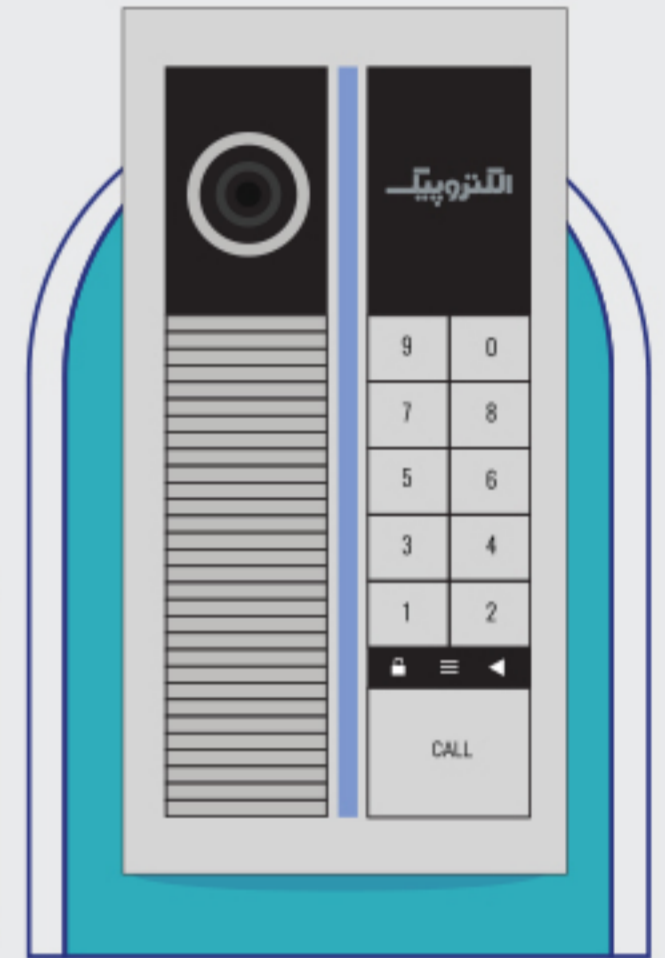

Renda Coding Panel

- Up to 80 Units Support
- Touch screen Keyboard
- Passcode Support
- Temrature & Humidity Resistant
- Half-Duplex Audio circuit