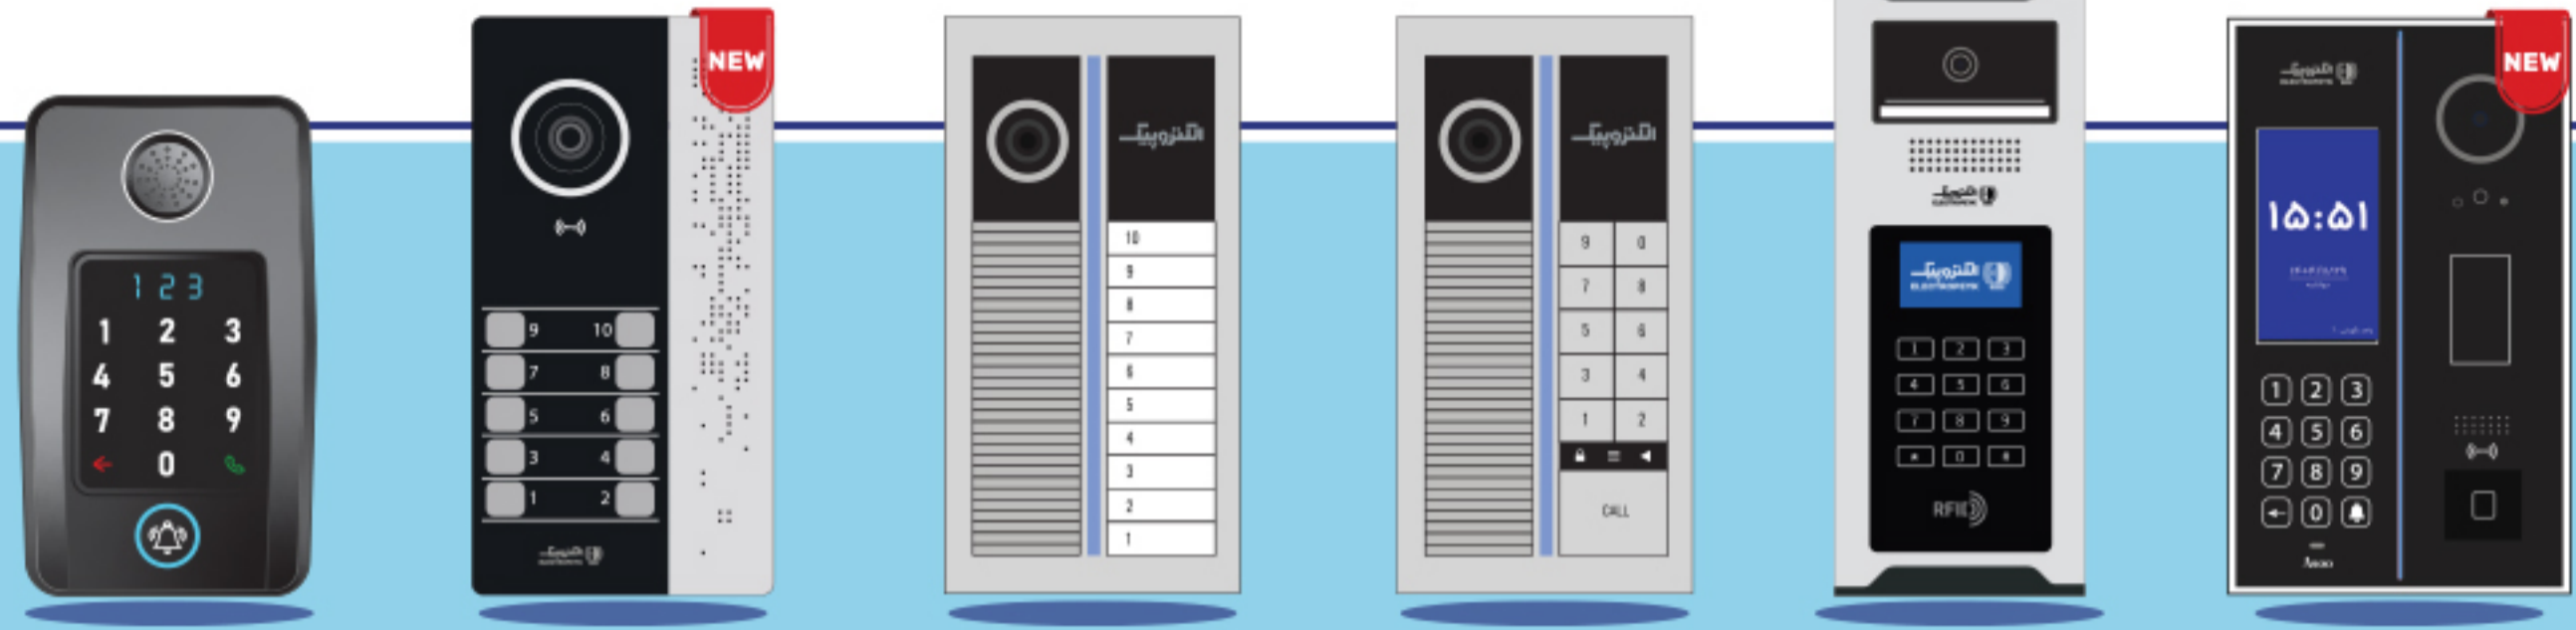

Outdoor Panel Comparison

الالكتروبيك
ELECTROPEYK

Product	299	204	Renda Touch	Renda Coding	599	Aso Coding
Supported Unit Capacity	255	10	10	80	2040	999
Keypad Functionality	Touch Screen	Push Button	Touch Screen	Touch Screen	Touch Screen	Touch Screen
Camera Angle Adjustment						
Adjustable Audio Volume						
Night Vision Capability						
Resistant to Temperature And Humidity						
Tamper Switch (Anti-Theft Protection)						
Body Material	Polycarbonate	Plexi	Aluminum	Aluminum	Aluminum	Aluminum
RFID Card Access						
Password-Based Door Access						
Other Features	Equipped with 7-Segment Display		Complies with IP34 protection standard resistant to solid object ingress and water spray from any direction	Complies with IP34 protection standard resistant to solid object ingress and water spray from any direction		Face Recognition Door unlocking capability